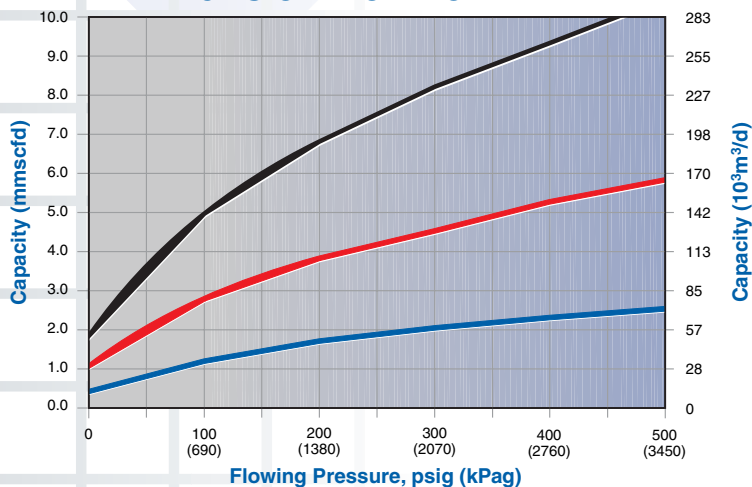

## METER RUN PACKAGES

Model: 2MR600 (Enclosure)

If all you want to do is measure your gas production, then we have a complete line of meter run packages for you. Each unit is self contained and housed within a heated, insulated enclosure. Each meter run package is easily customized to meet your specific needs.

### Features and Options:

- Compact and light weight, minimal structural
- Variety of sizes and design pressures
- Single or dual orifice chambers, straightened vanes
- Methanol or chemical injection systems
- Flow or pressure control
- RTU, SCADA or RDA (Remote Data Acquisition)
- Sweet or Sour gas applications

### GAS CAPACITY CHART

— 4" Meter Run  
 — 3" Meter Run  
 — 2" Meter Run  
 Other Sizes Also Available

Notes:  
 Beta ratio = 0.75  
 S.G. = 0.65  
 differential = 50" w.c.

Model: 4MT2500P (Building)

Contact us today for more information